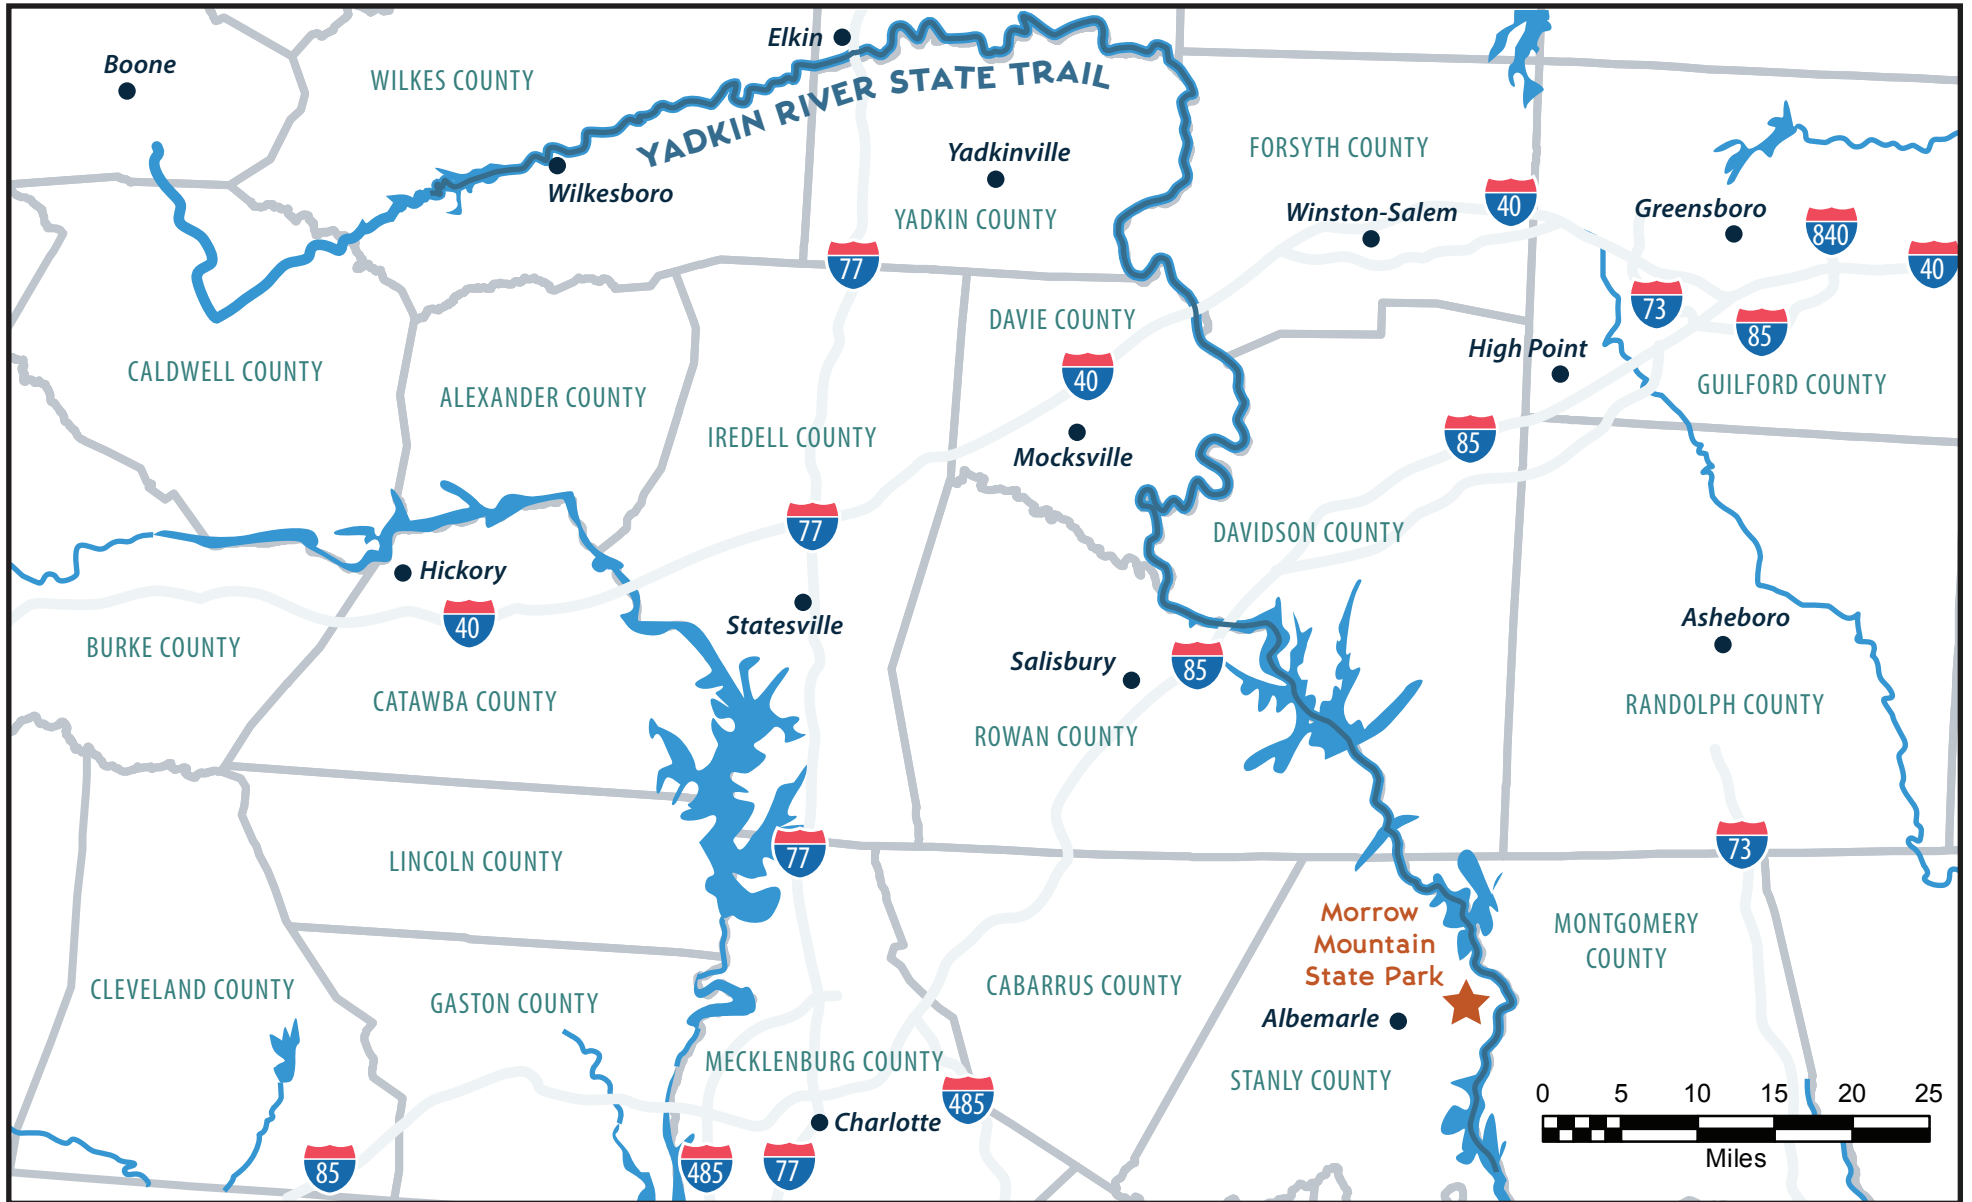

YADKIN RIVER STATE TRAIL

LEGEND

— Trail

— County Line

★ State Park

● City

~ Water