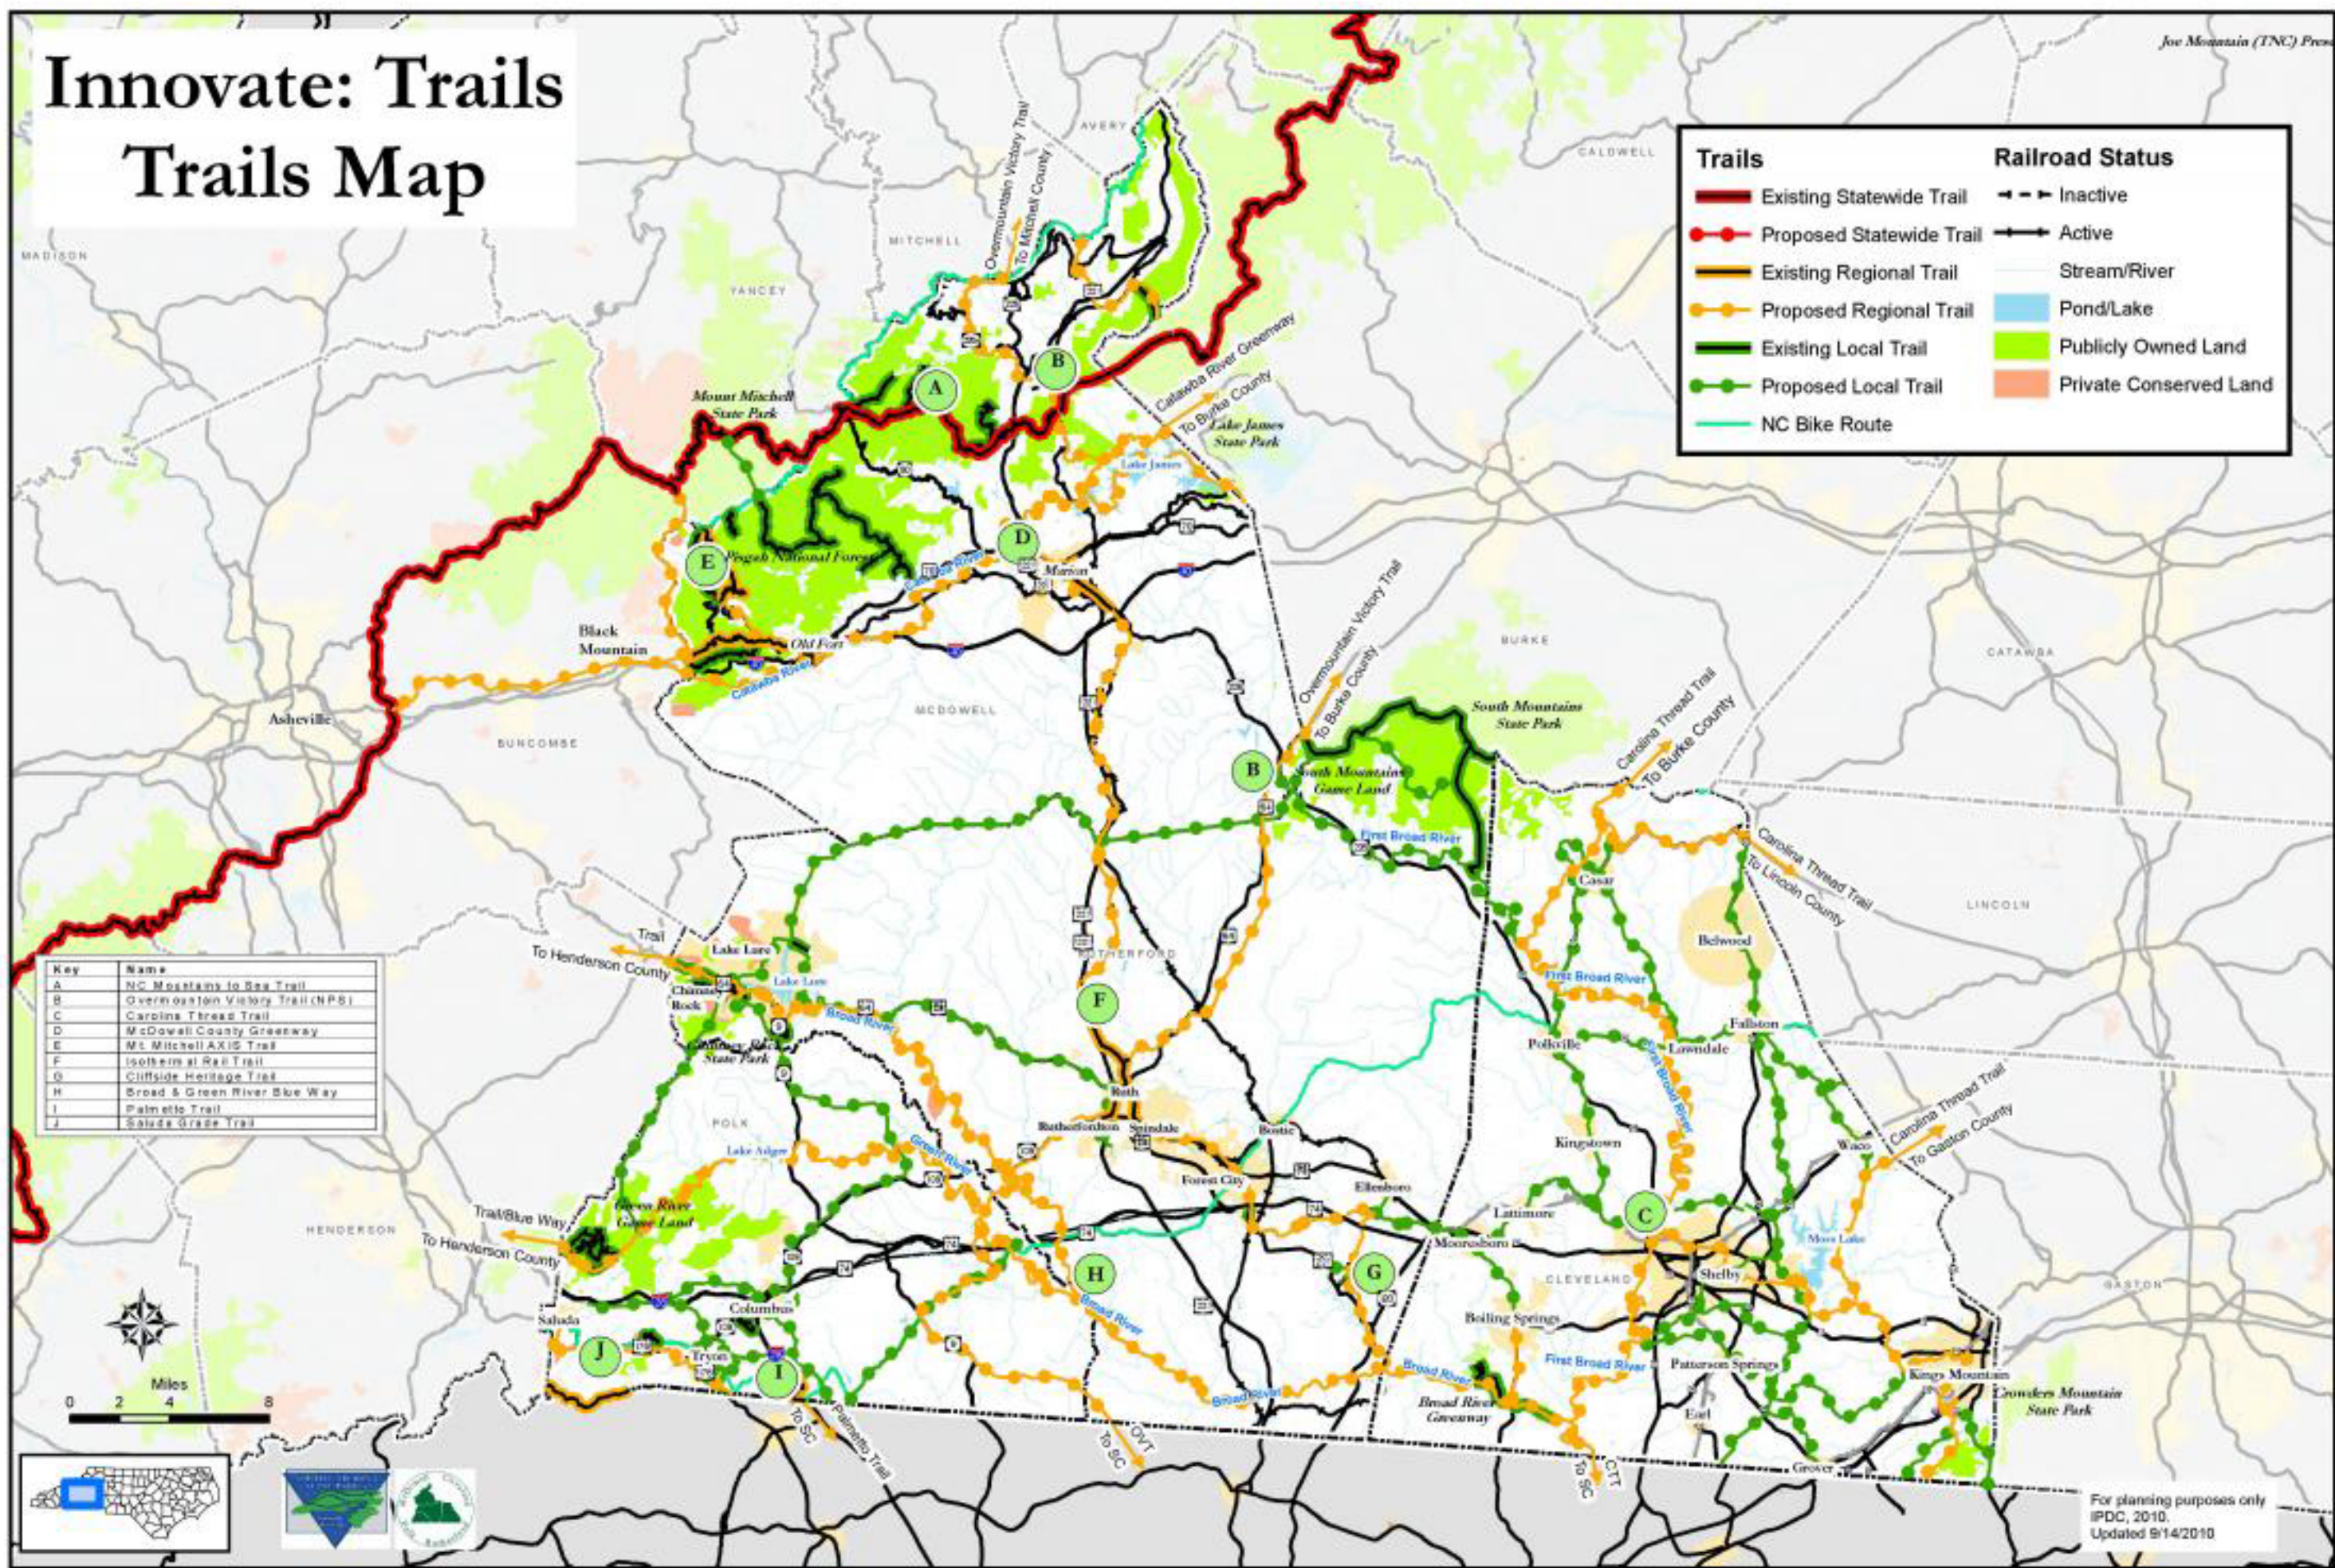

Innovate: Trails Trails Map

Key	Name
A	NC Mountains to Sea Trail
B	Overmountain Victory Trail (NPS)
C	Carolina Thread Trail
D	McDowell County Greenway
E	Mt. Mitchell AXIS Trail
F	Isothermal Red Trail
G	Cliffside Heritage Trail
H	Broad & Green River Blue Way
I	Palmello Trail
J	Saluda Grade Trail

Trails		Railroad Status	
	Existing Statewide Trail		Inactive
	Proposed Statewide Trail		Active
	Existing Regional Trail		Stream/River
	Proposed Regional Trail		Pond/Lake
	Existing Local Trail		Publicly Owned Land
	Proposed Local Trail		Private Conserved Land
	NC Bike Route		