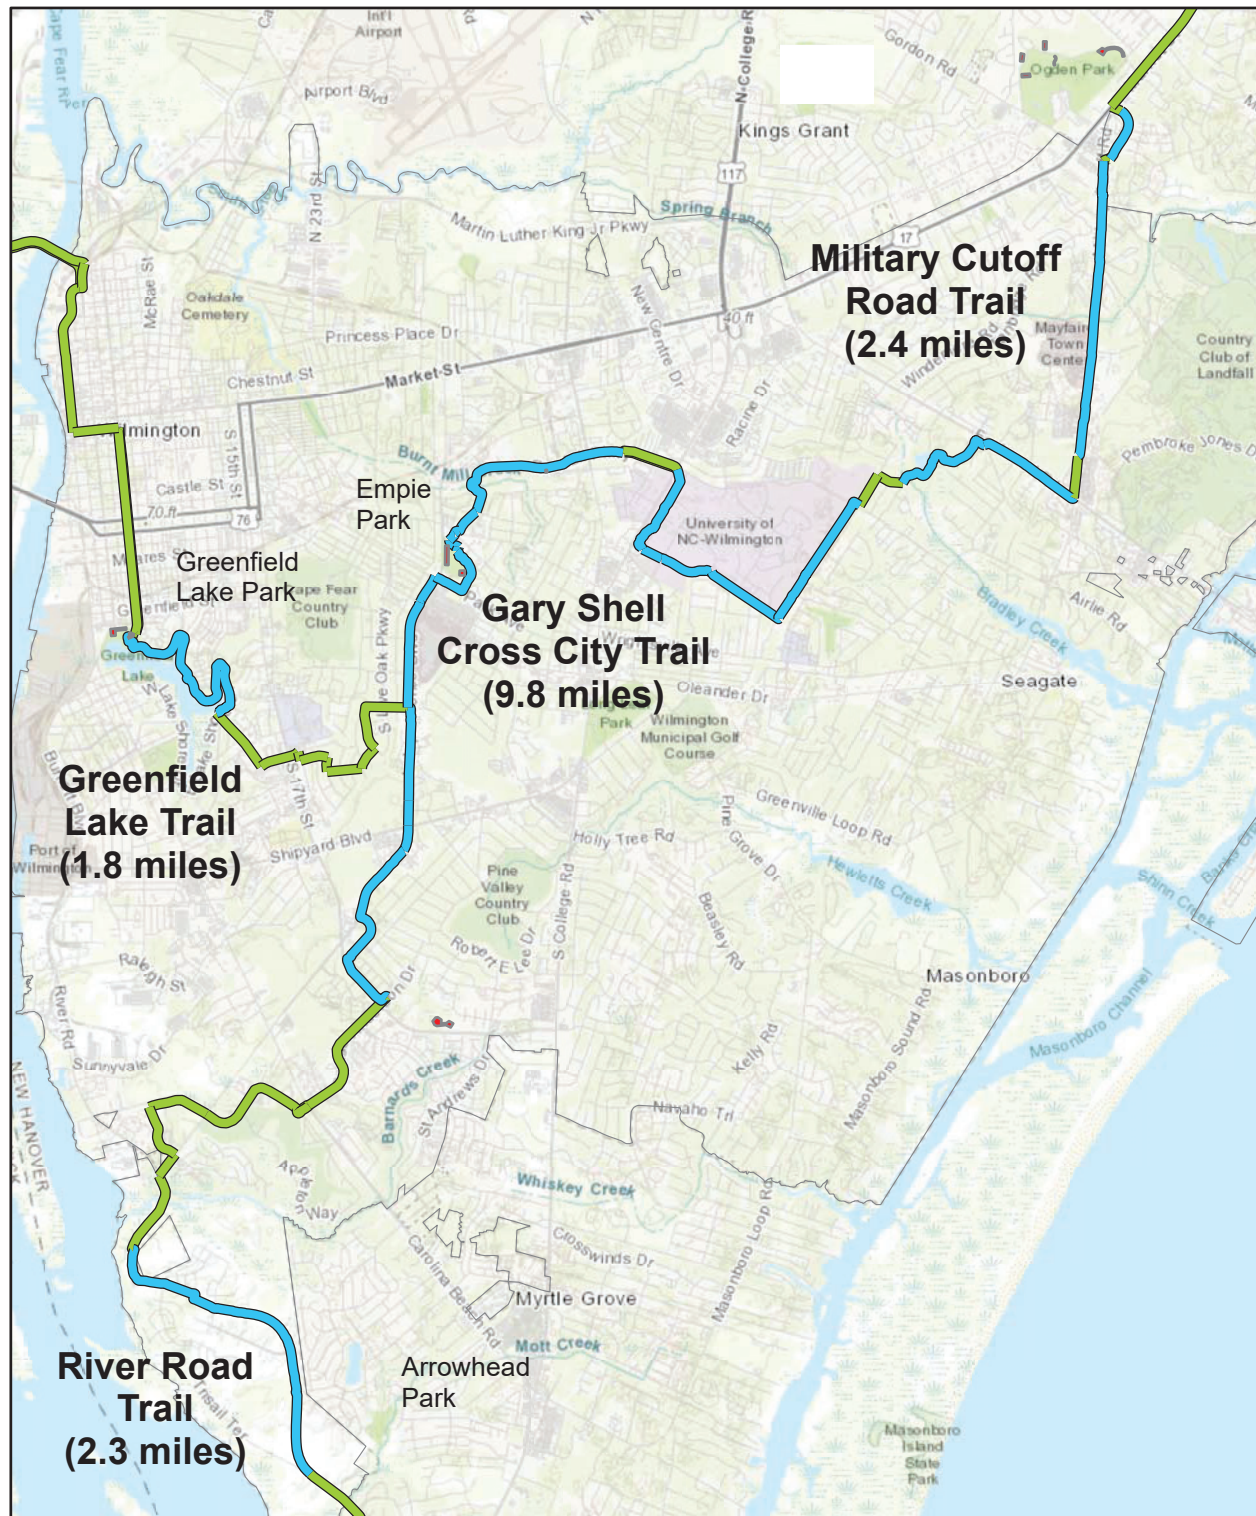

# East Coast Greenway: Wilmington

## Legend

-  City of Wilmington Boundary
-  ECG Off Road Trail
-  ECG On Road Route