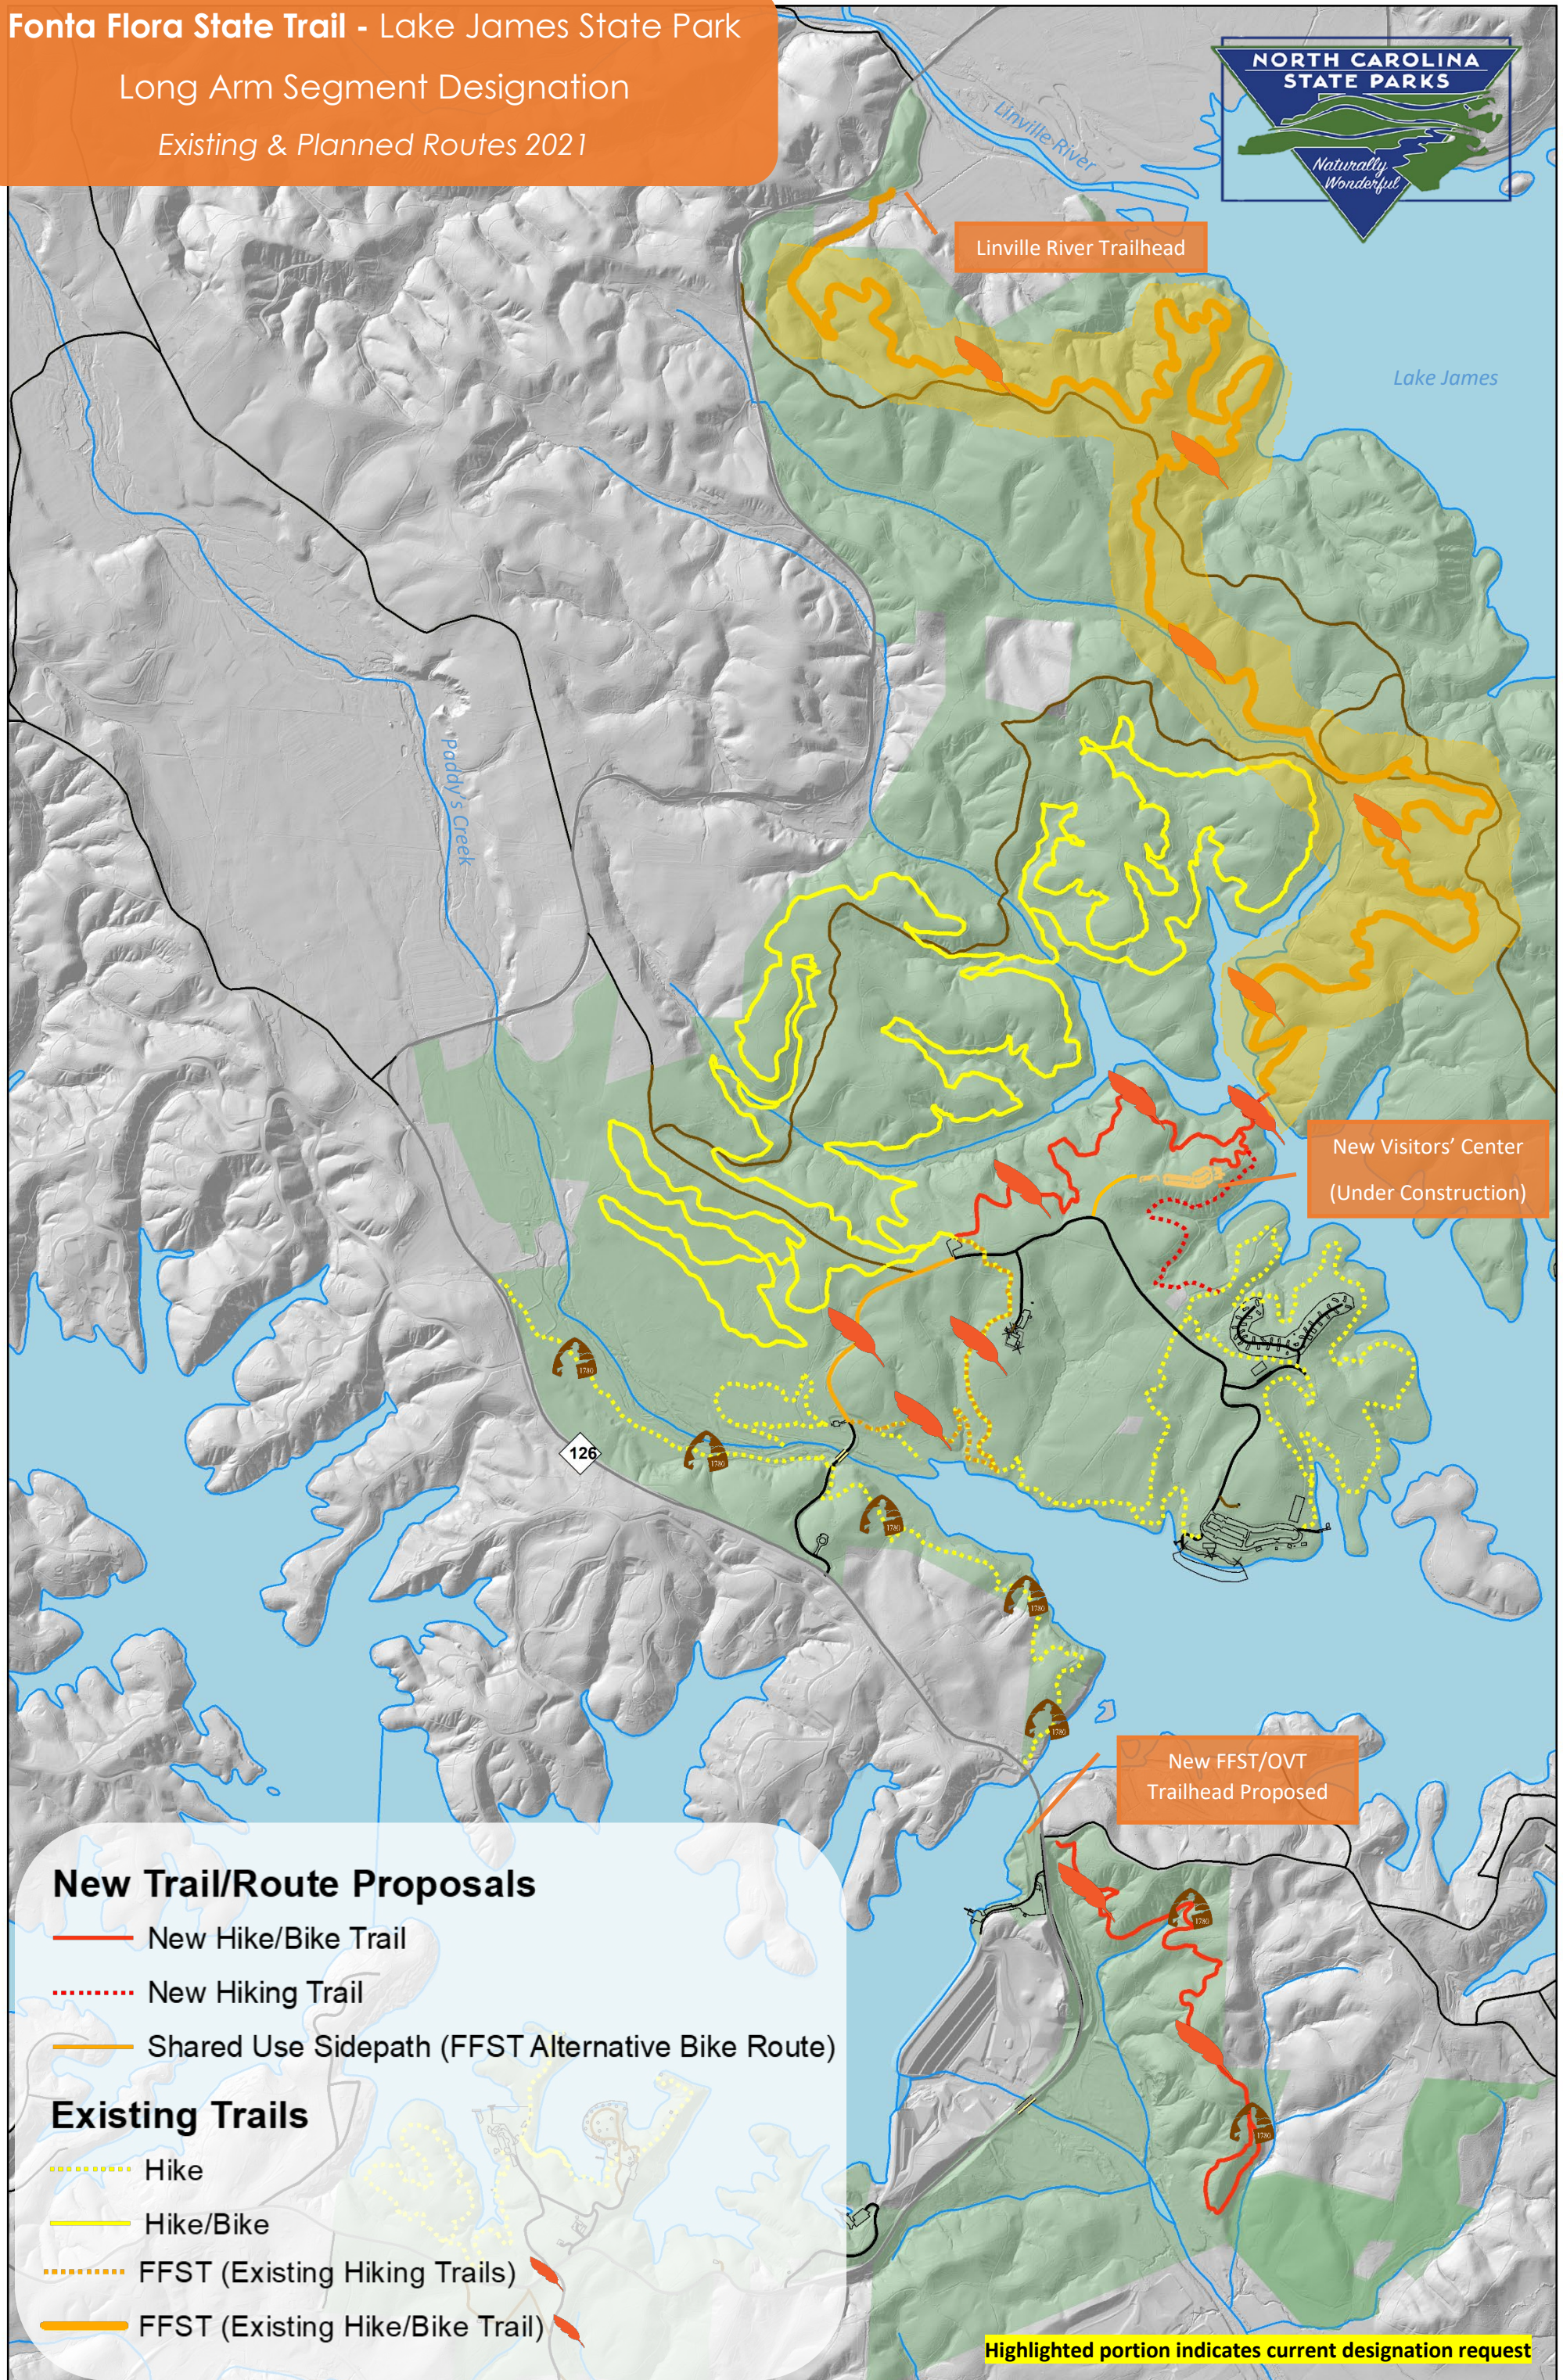

Fonta Flora State Trail - Lake James State Park

Long Arm Segment Designation

Existing & Planned Routes 2021

0 0.125 0.25 0.5 0.75 1 Miles