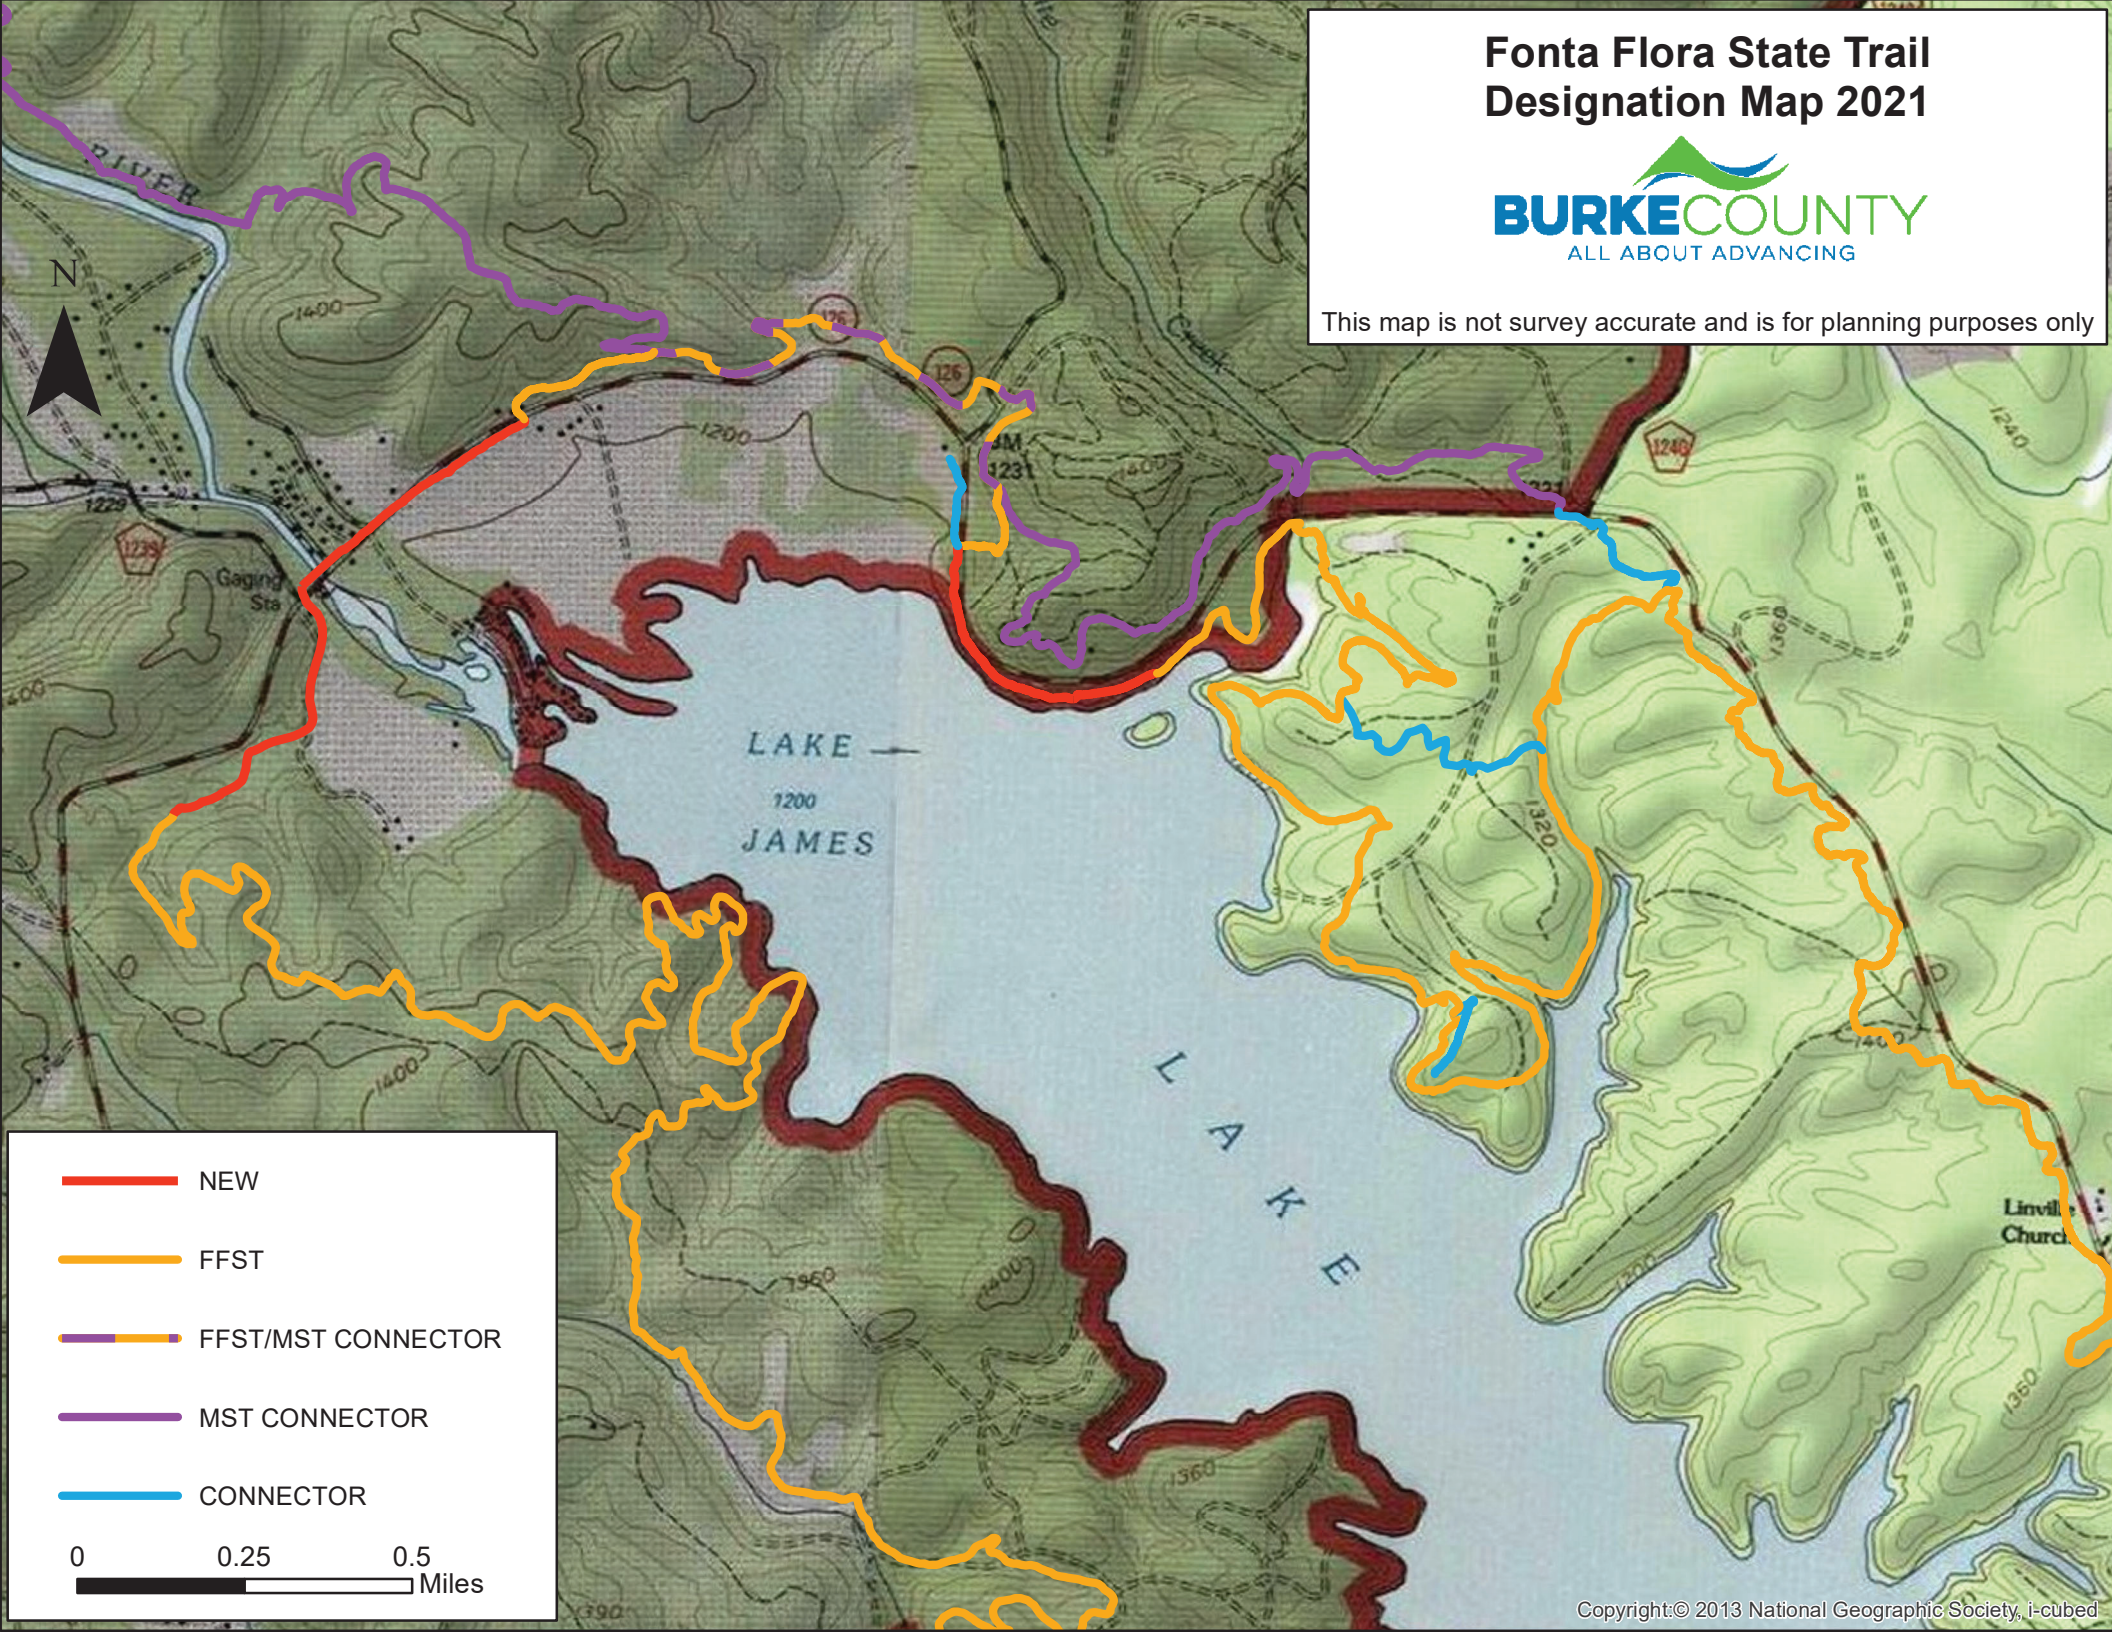

Fonta Flora State Trail Designation Map 2021

This map is not survey accurate and is for planning purposes only

- NEW
- FFST
- FFST/MST CONNECTOR
- MST CONNECTOR
- CONNECTOR

0 0.25 0.5 Miles