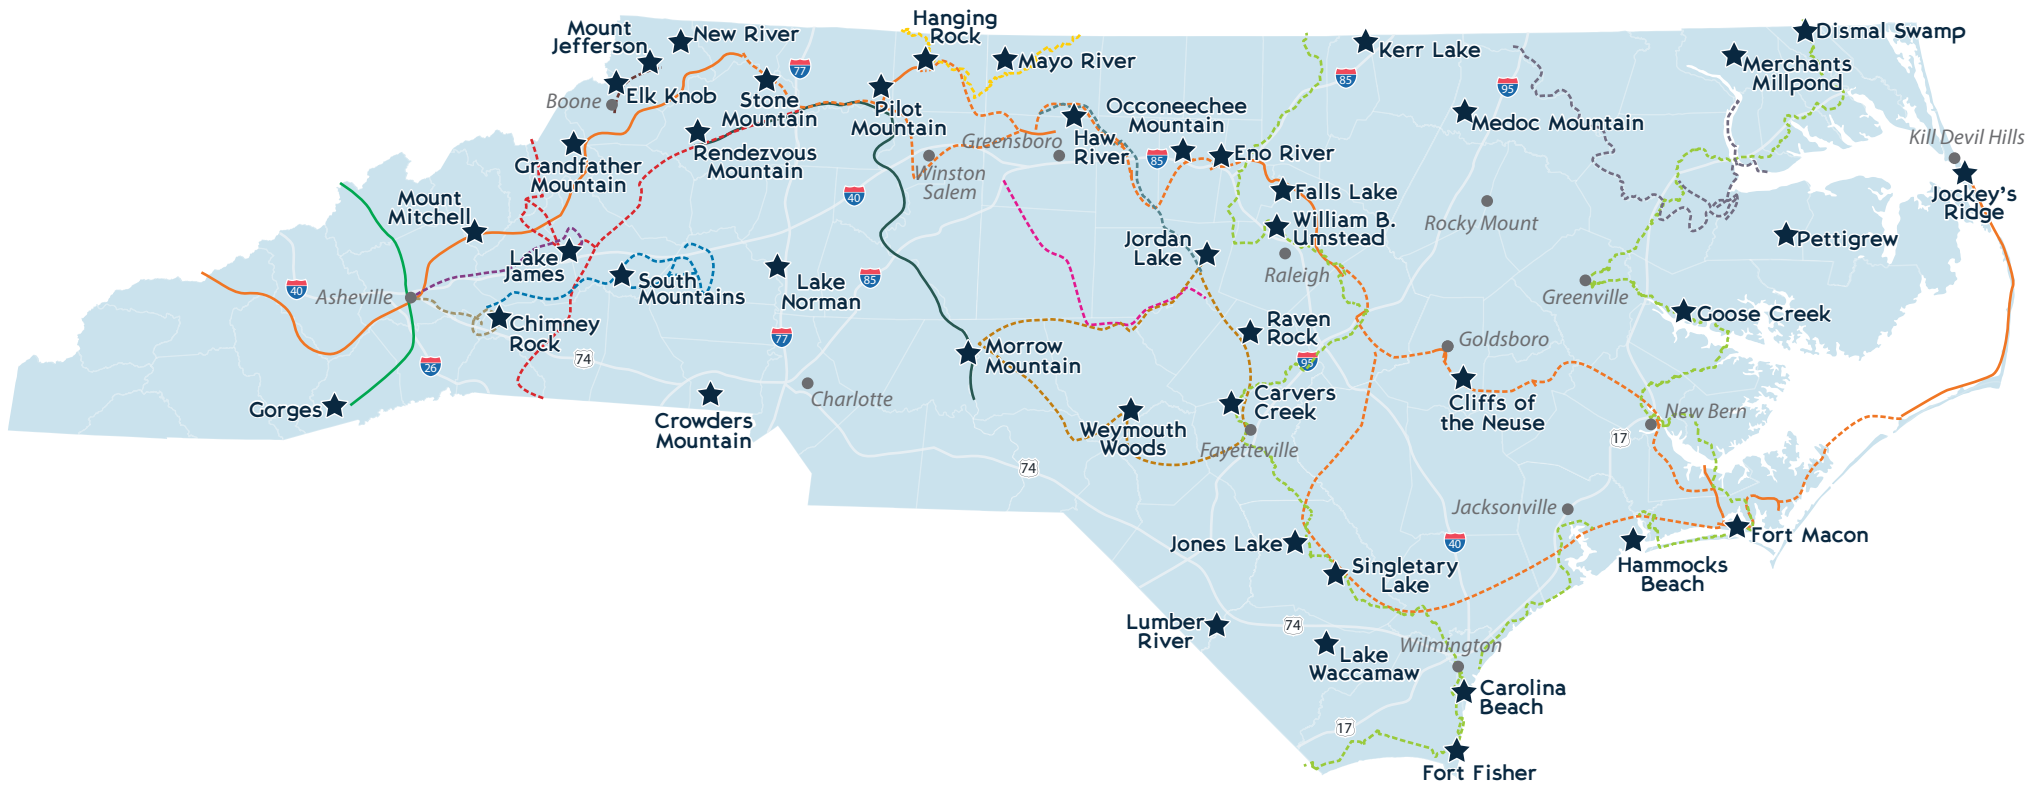

North Carolina State Parks System

State Trails	
— Dan River State Trail	— Hickory Nut Gorge State Trail
— Deep River State Trail	— Mountains-to-Sea State Trail
— East Coast Greenway State Trail	— Northern Peaks State Trail
— Equine State Trail	— Overmountain Victory State Trail
— Fonta Flora State Trail	— Roanoke River State Trail
— French Broad River State Trail	— Wilderness Gateway State Trail
— Haw River State Trail	— Yadkin River State Trail

Map Legend	
★	State Park
●	City
—	Existing state trail segments
---	Planned state trail segments

division of parks and recreation
NCTRAILS