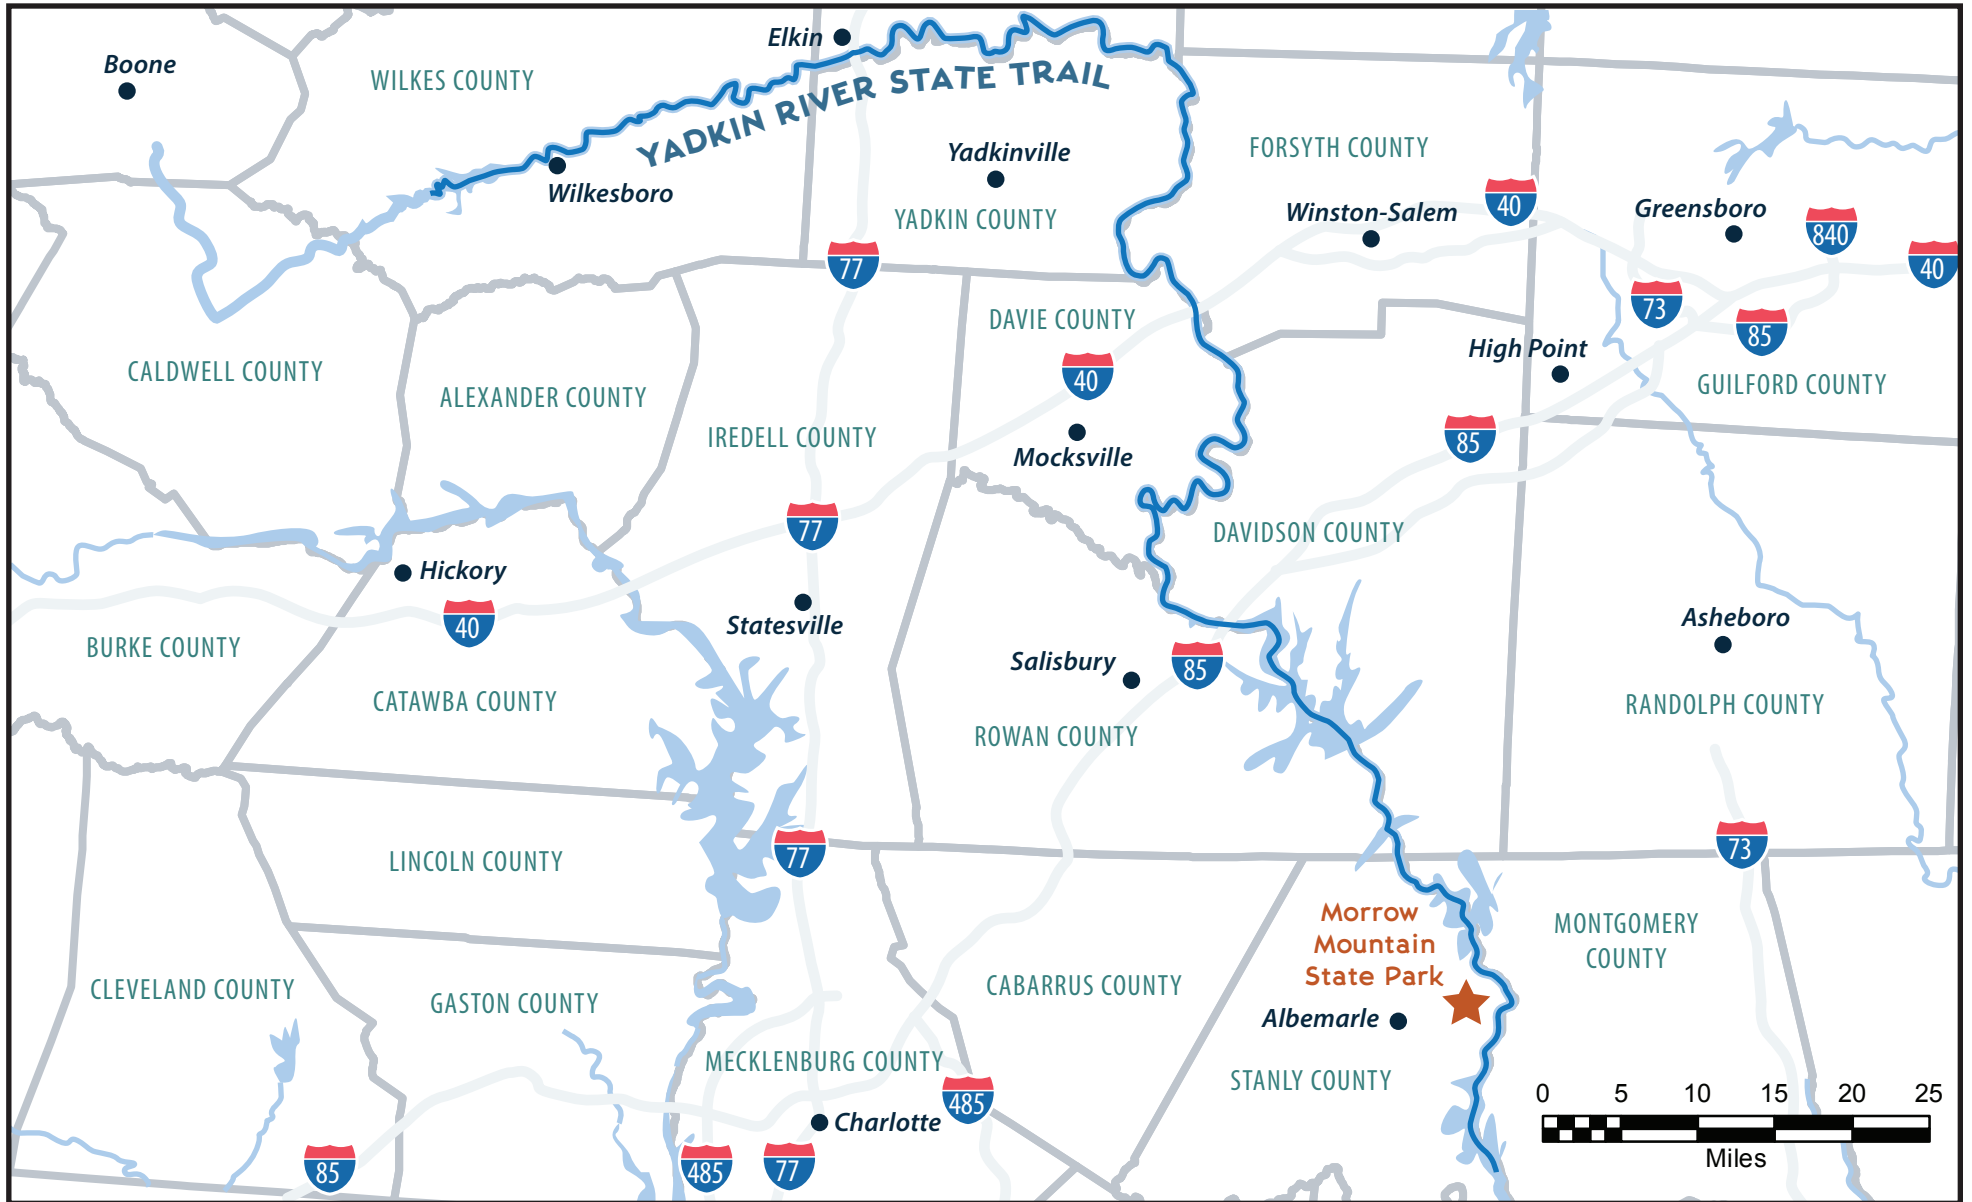

# YADKIN RIVER STATE TRAIL

north carolina state parks

# NC TRAILS

## LEGEND

Trail

County Line

State Park

City

Water