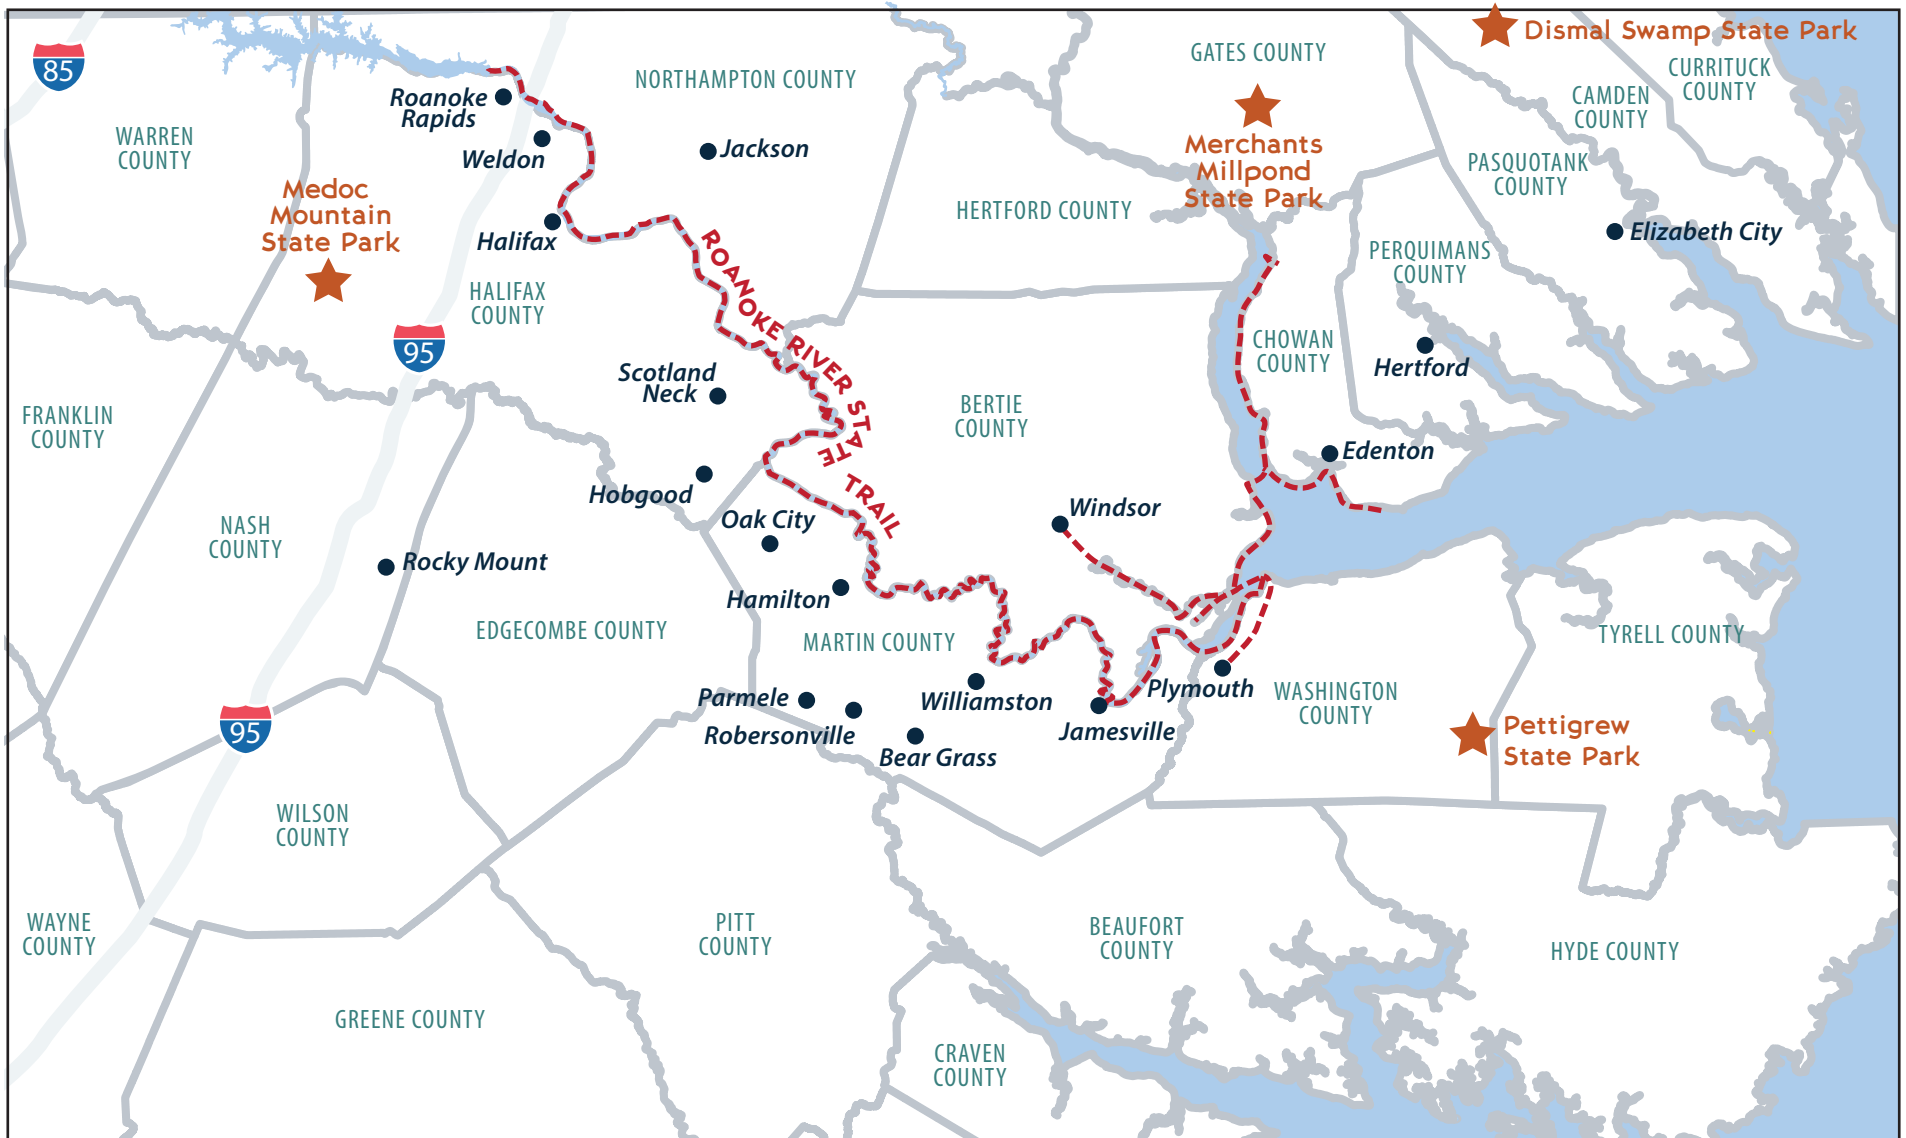

ROANOKE RIVER STATE TRAIL

north carolina state parks

NC TRAILS

LEGEND

- State Trail
- State Park

- County Line
- City

- Water
- Highway