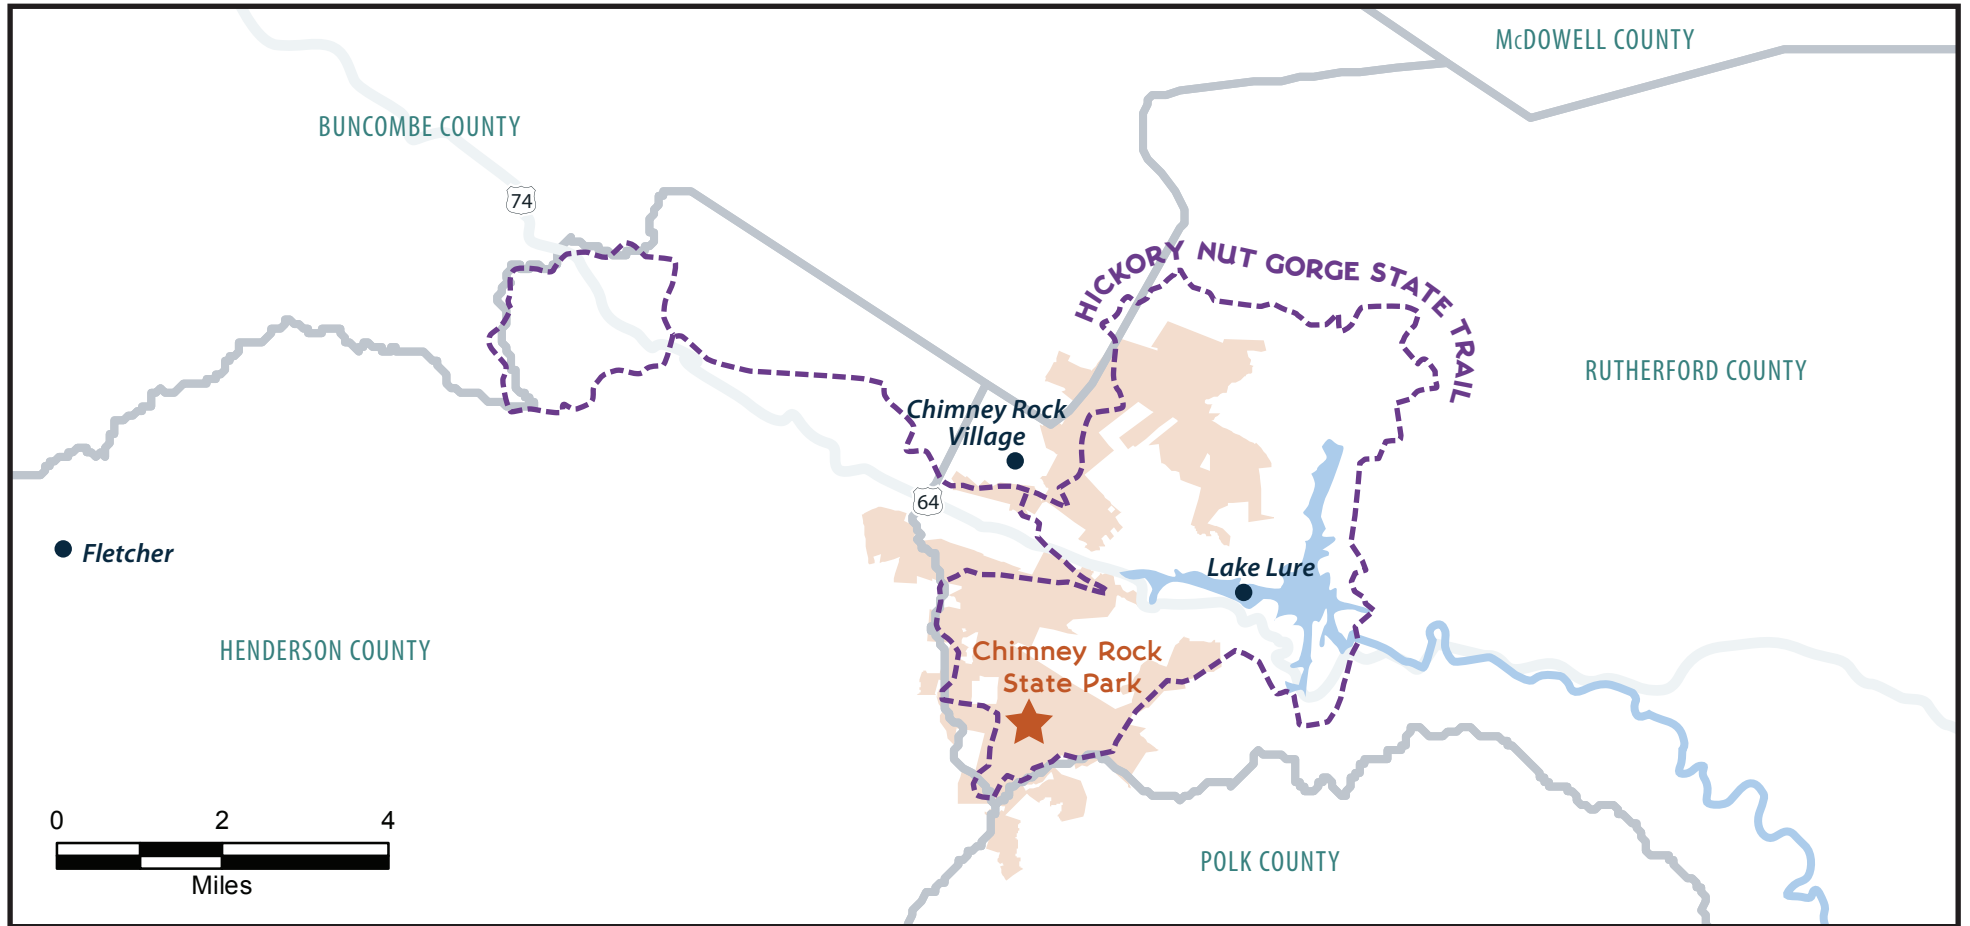

# HICKORY NUT GORGE STATE TRAIL

## LEGEND

--- Planned Trail

— County Line

● City

★ State Park  
Water