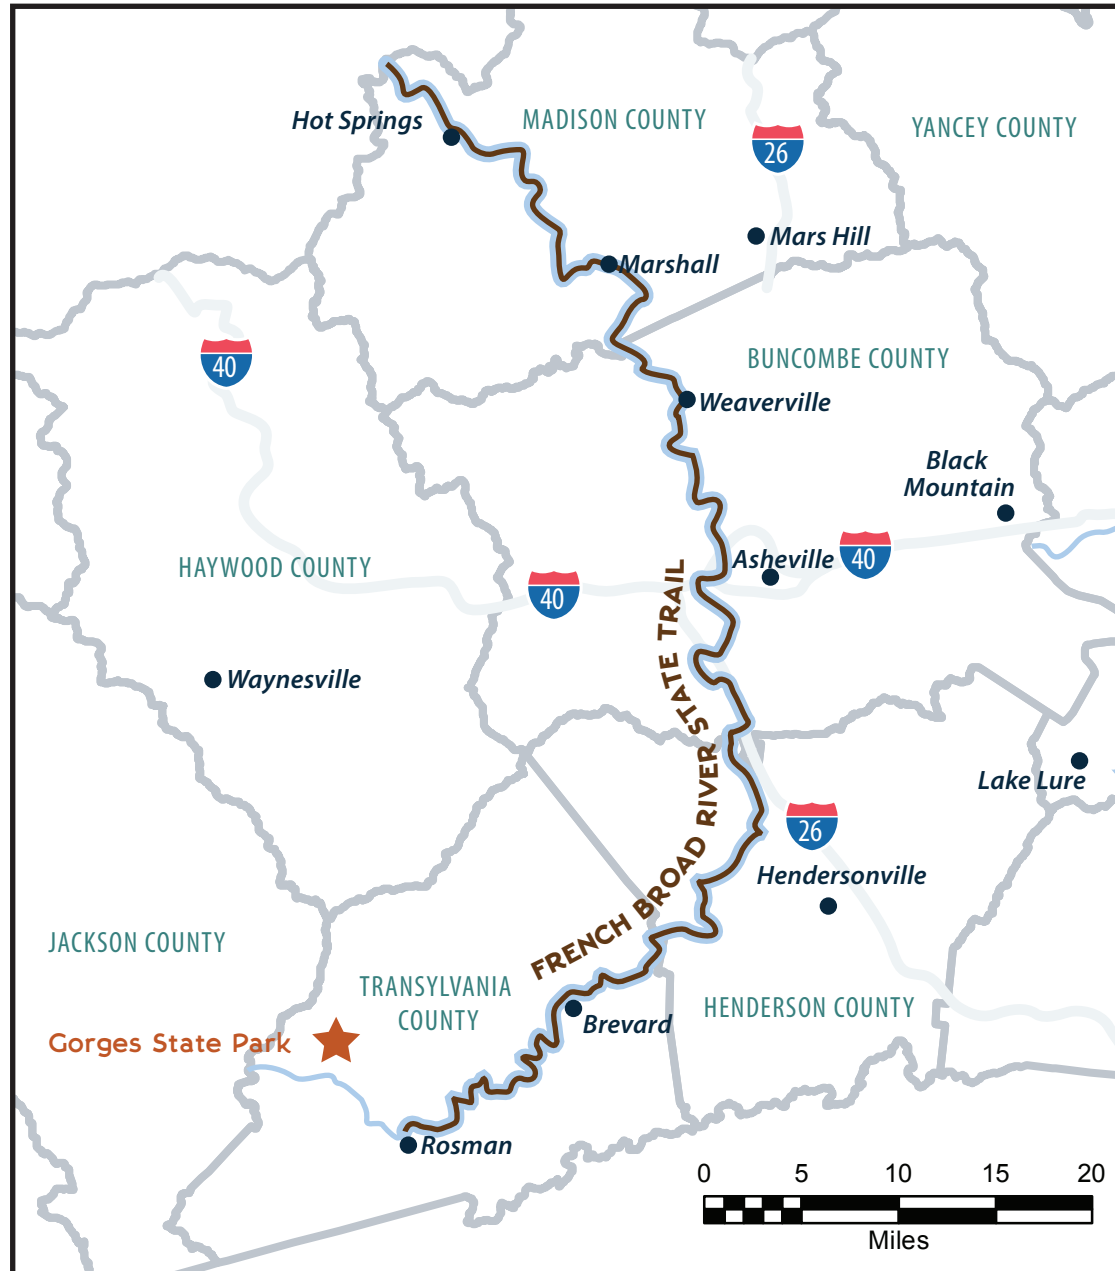

FRENCH BROAD RIVER STATE TRAIL

north carolina state parks

NCTRAILS

LEGEND

-  Trail
-  County Line
-  City
-  State Park
-  Water