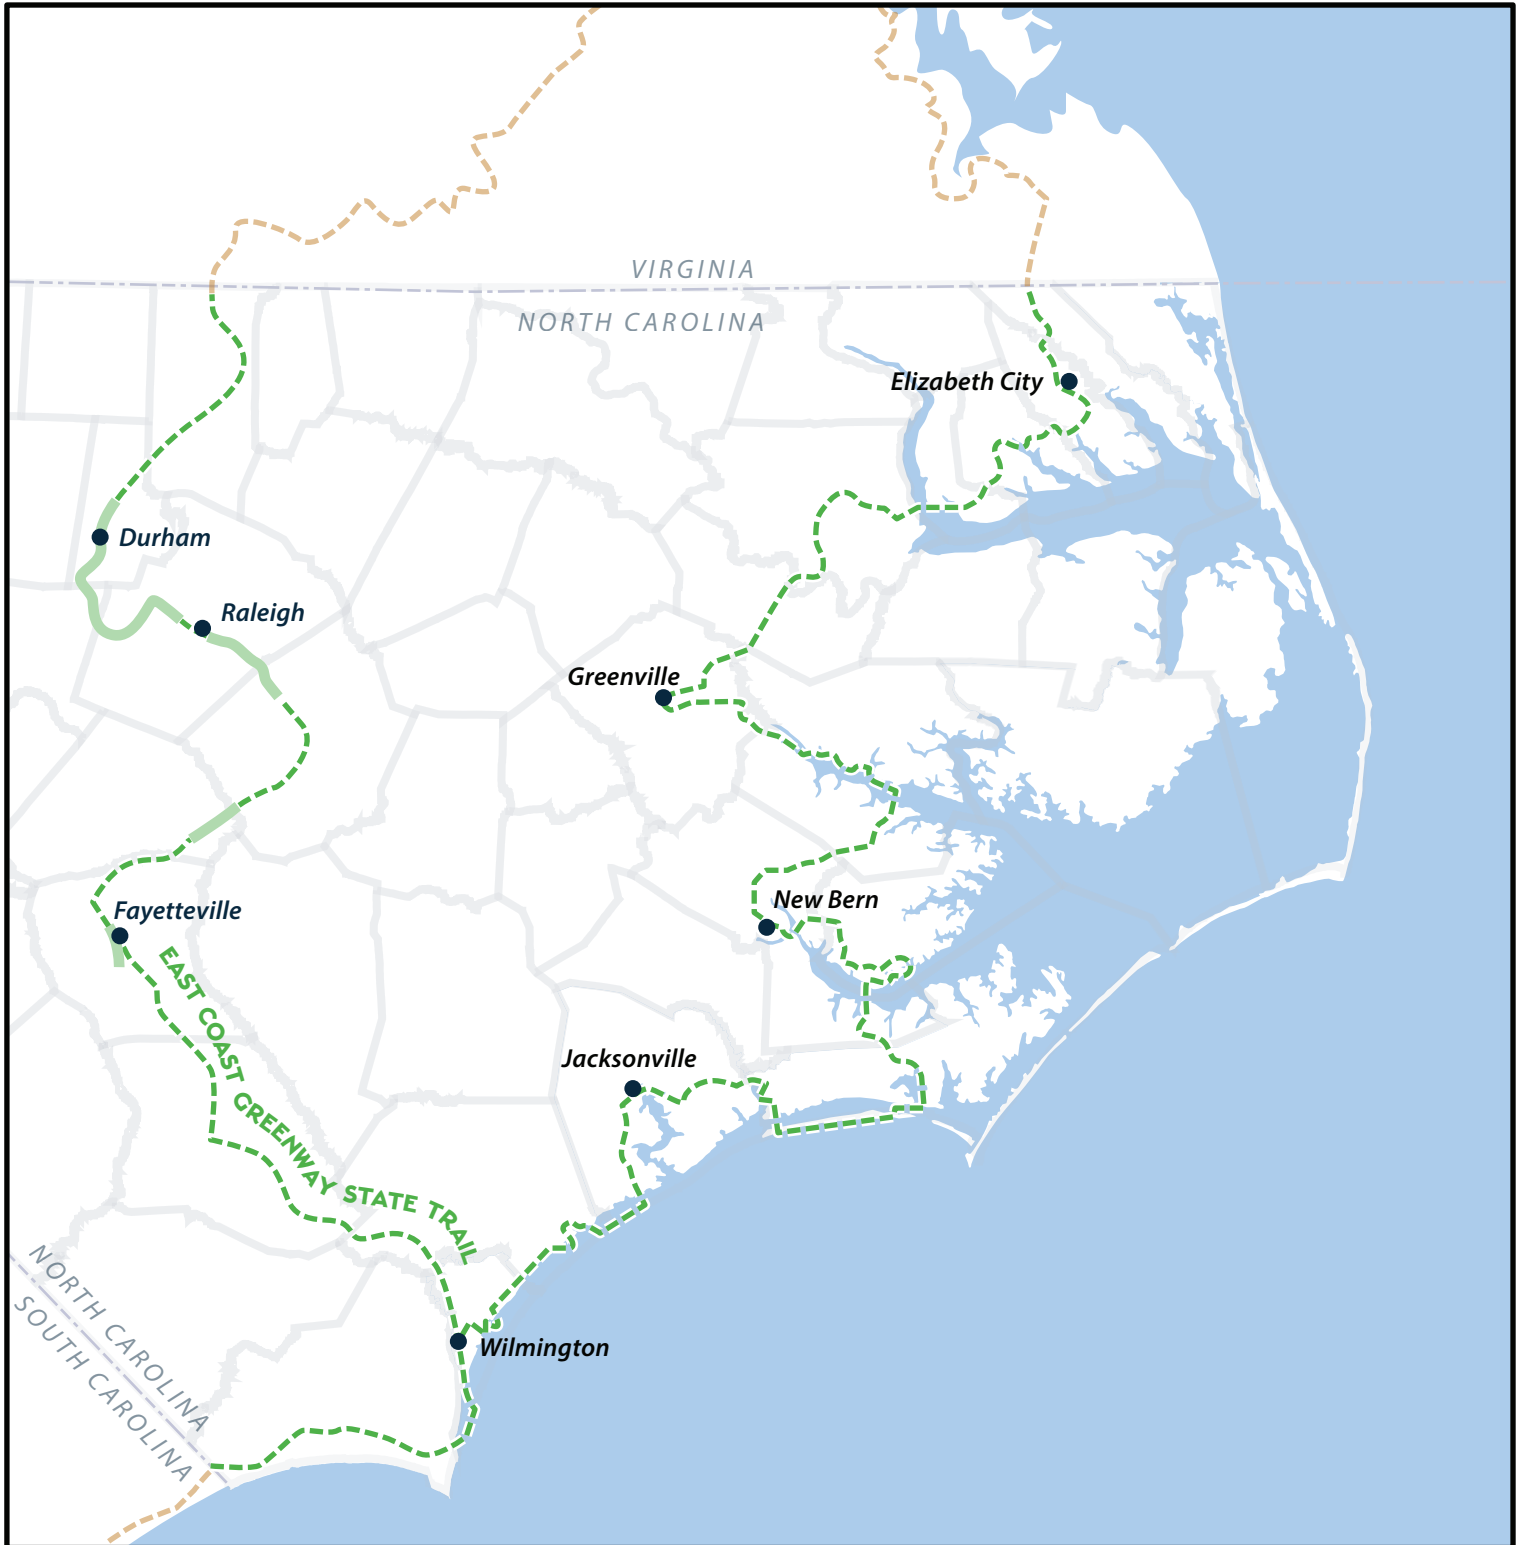

EAST COAST GREENWAY STATE TRAIL

north carolina state parks
NCTRAILS

LEGEND

- Planned Trail
- Existing Trail
- County Line
- City
- State Line
- Water