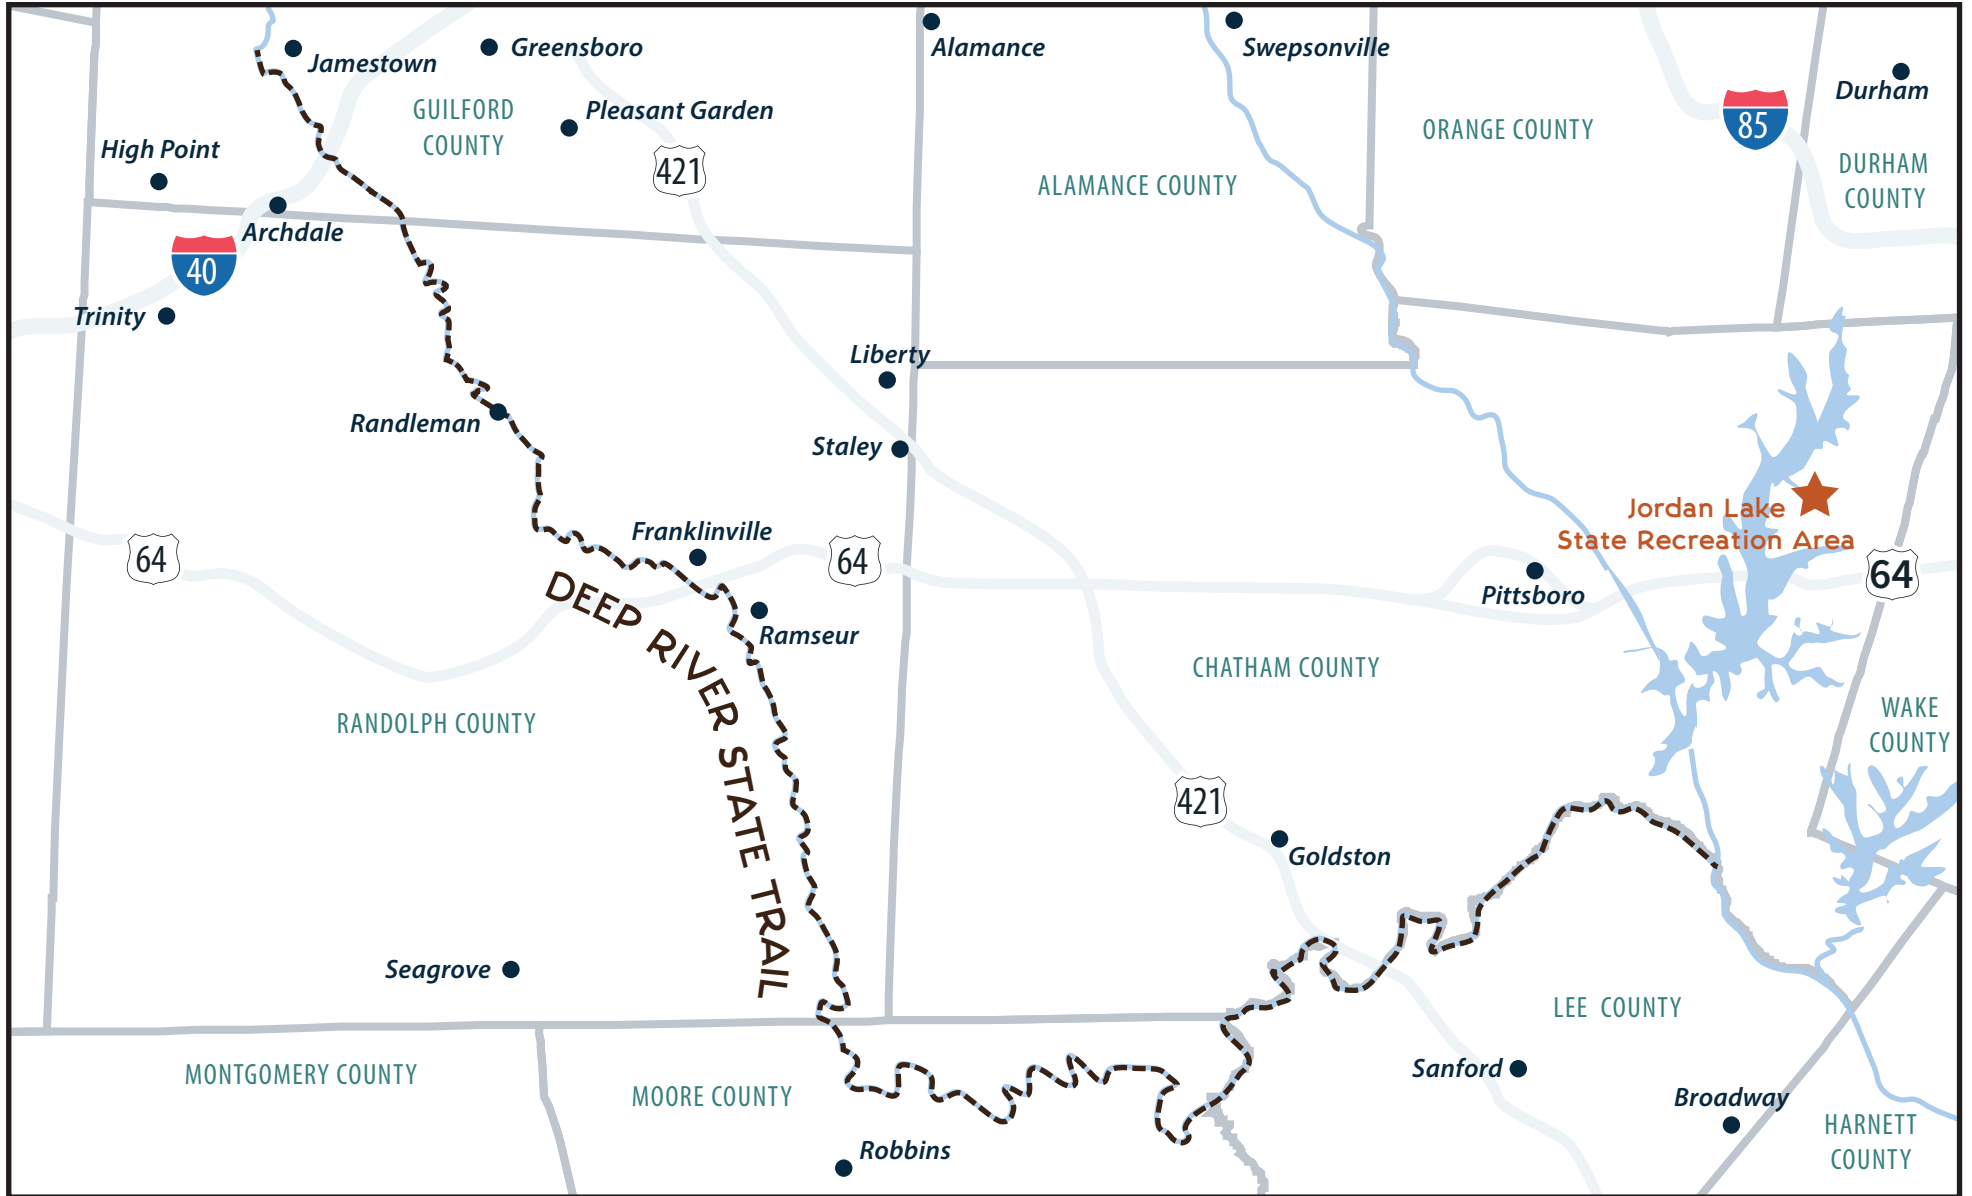

DEEP RIVER STATE TRAIL

north carolina state parks

NC TRAILS

LEGEND

--- Planned Trail

— County Line

★ State Park

● City

~ Water